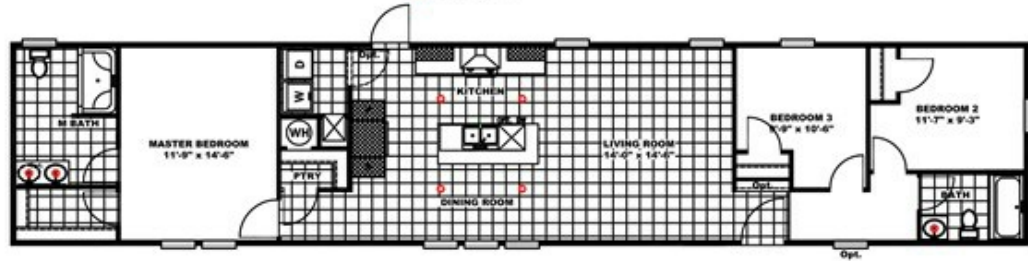

REVOLUTION 76A

REVOLUTION 76A Model number: 46REV16763AH18

3 beds • 2 baths • 1216 sq.ft. • 16' width • 76' depth

OPT/FANTASY BATH

OPT/KITCHEN BEAMS
• ON LEFT LOOKING

OPT/2BED

Opt. Venetian Bath

Our home building facilities invest in continuous product and process improvements. Plans, dimensions, features, materials, specifications and availability are subject to change without notice or obligation. Renderings and floor plans are representative likenesses of our homes and may differ from the actual homes. We invite you to tour a Home Center near you and inspect the highest value in quality housing available or call (256) 350-6058 to speak with a Home Consultant. Copyright 2017, CMH. All rights reserved.