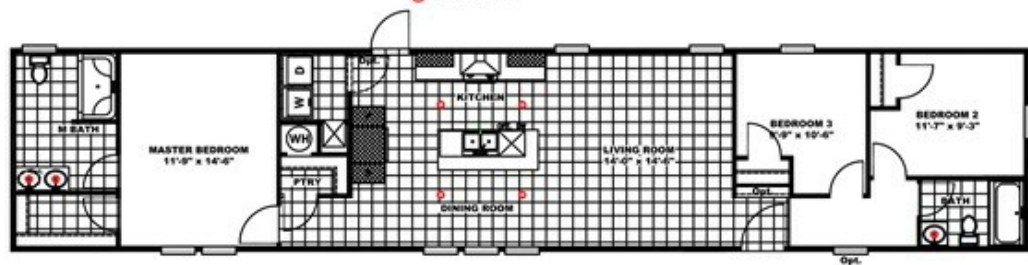

REVOLUTION 76A

Floor plan number: SGI017429TN

3 beds • 2 baths • 1216 sq.ft. • 16' width • 76' depth

OPT/FANTASY BATH

OPT/KITCHEN BEAMS

OPT/2BED

Opt. Venetian Bath

Our home building facilities invest in continuous product and process improvements. Plans, dimensions, features, materials, specifications and availability are subject to change without notice or obligation. Renderings and floor plans are representative likenesses of our homes and may differ from the actual homes. We invite you to tour a Home Center near you and inspect the highest value in quality housing available or call (256) 350-6058 to speak with a Home Consultant. Copyright 2017, CMH. All rights reserved.