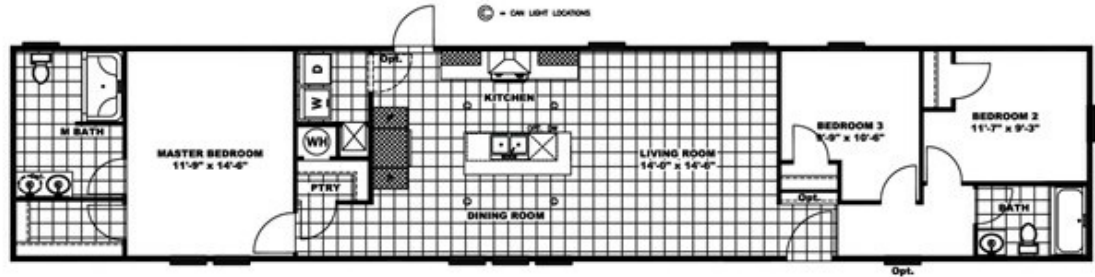

SET UP IN REVOLUTION 76A

REVOLUTION 76A Floor plan number: SGI017429TN
3 beds • 2 baths • 1216 sq.ft. • 16' width • 76' depth

OPT/FANTASY BATH

OPT/KITCHEN BEAMS

2 Bedroom Opt.

Opt. Venetian Bath

Our home building facilities invest in continuous product and process improvements. Plans, dimensions, features, materials, specifications and availability are subject to change without notice or obligation. Renderings and floor plans are representative likenesses of our homes and may differ from the actual homes. We invite you to tour a Home Center near you and inspect the highest value in quality housing available or call (256) 350-6058 to speak with a Home Consultant. Copyright 2017, CMH. All rights reserved.