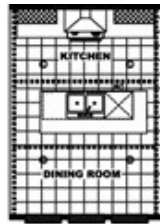

SET UP IN REVOLUTION 76A

REVOLUTION 76A Floor plan number: SGI017429TN
3 beds • 2 baths • 1216 sq.ft. • 16' width • 76' depth

OPT/FANTASY BATH

OPT/KITCHEN BEAMS

2 Bedroom Opt.

Opt. Venetian Bath

Our home building facilities invest in continuous product and process improvements. Plans, dimensions, features, materials, specifications and availability are subject to change without notice or obligation. Renderings and floor plans are representative likenesses of our homes and may differ from the actual homes. We invite you to tour a Home Center near you and inspect the highest value in quality housing available or call (256) 350-6058 to speak with a Home Consultant. Copyright 2017, CMH. All rights reserved.