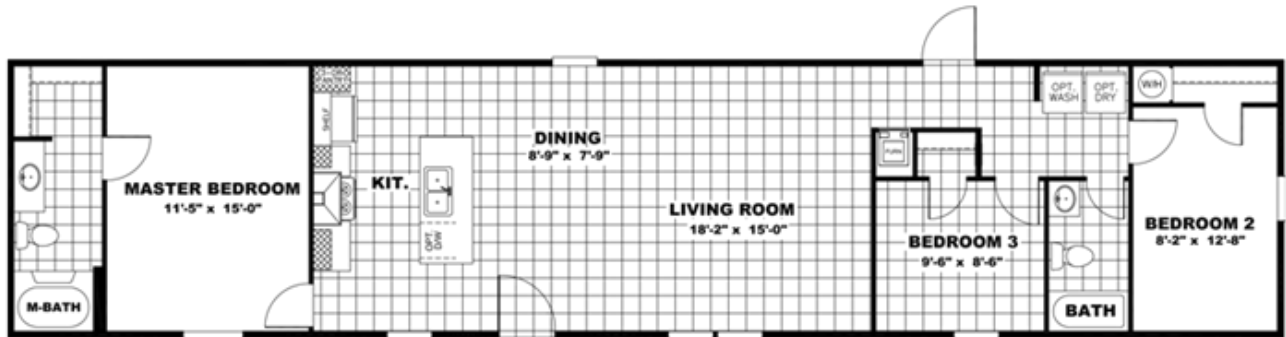

SET UP IN THE BREEZE

THE BREEZE Floor plan number: SGI017192TN

3 beds • 2 baths • 1152 sq.ft. • 16' width • 72' depth

Our home building facilities invest in continuous product and process improvements. Plans, dimensions, features, materials, specifications and availability are subject to change without notice or obligation. Renderings and floor plans are representative likenesses of our homes and may differ from the actual homes. We invite you to tour a Home Center near you and inspect the highest value in quality housing available or call (256) 350-6058 to speak with a Home Consultant. Copyright 2017, CMH. All rights reserved.