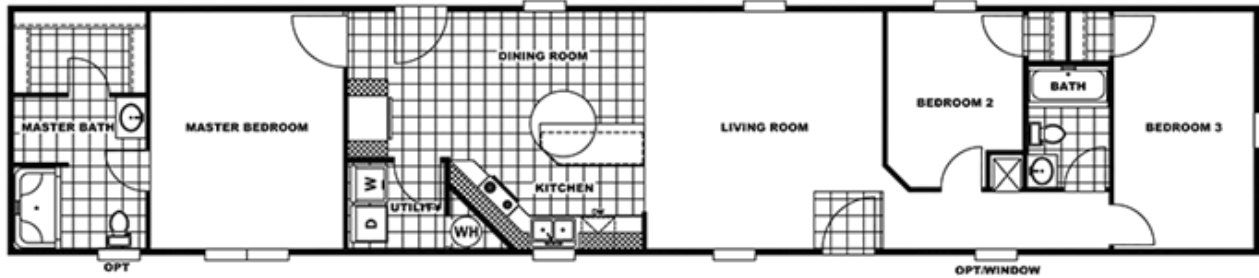

The Ole Faithful

The Ole Faithful Floor plan number: SGI016396TN
3 beds • 2 baths • 1216 sq.ft. • 16' width • 76' depth

OPT/GLAMOUR BATH

Our home building facilities invest in continuous product and process improvements. Plans, dimensions, features, materials, specifications and availability are subject to change without notice or obligation. Renderings and floor plans are representative likenesses of our homes and may differ from the actual homes. We invite you to tour a Home Center near you and inspect the highest value in quality housing available or call (256) 350-6058 to speak with a Home Consultant. Copyright 2017, CMH. All rights reserved.