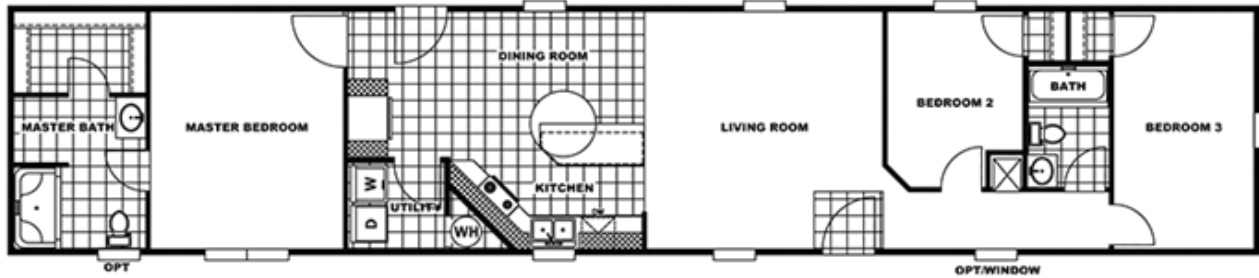

SET UP IN The Ole Faithful

The Ole Faithful Floor plan number: SGI016396TN
3 beds • 2 baths • 1216 sq.ft. • 16' width • 76' depth

OPT/GLAMOUR BATH

Our home building facilities invest in continuous product and process improvements. Plans, dimensions, features, materials, specifications and availability are subject to change without notice or obligation. Renderings and floor plans are representative likenesses of our homes and may differ from the actual homes. We invite you to tour a Home Center near you and inspect the highest value in quality housing available or call (256) 350-6058 to speak with a Home Consultant. Copyright 2017, CMH. All rights reserved.