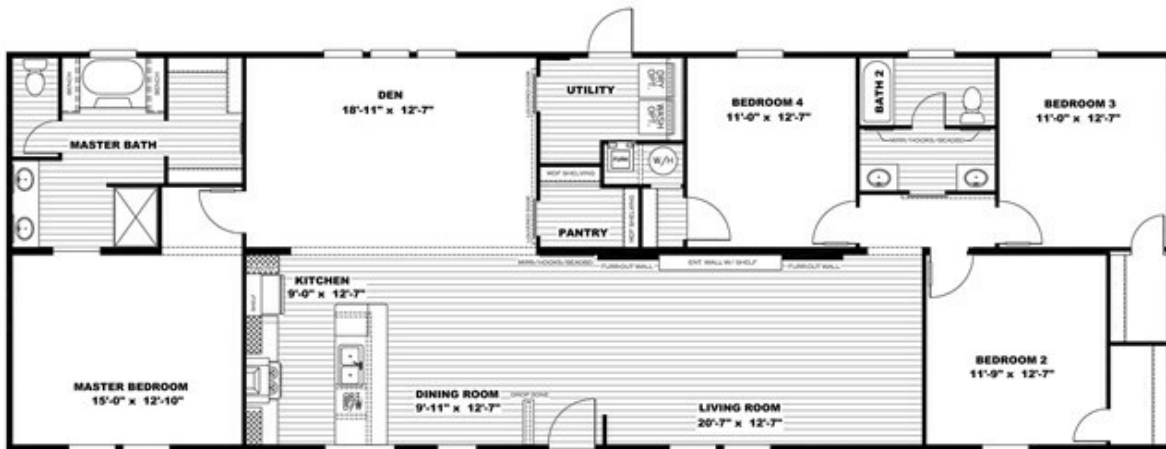

THE BREEZE II

THE BREEZE II

Model number: 46SSP28764AH17

4 beds • 2 baths • 2128 sq.ft. • 28' width • 76' depth

Our home building facilities invest in continuous product and process improvements. Plans, dimensions, features, materials, specifications and availability are subject to change without notice or obligation. Renderings and floor plans are representative likenesses of our homes and may differ from the actual homes. We invite you to tour a Home Center near you and inspect the highest value in quality housing available or call (256) 350-6058 to speak with a Home Consultant. Copyright 2017, CMH. All rights reserved.