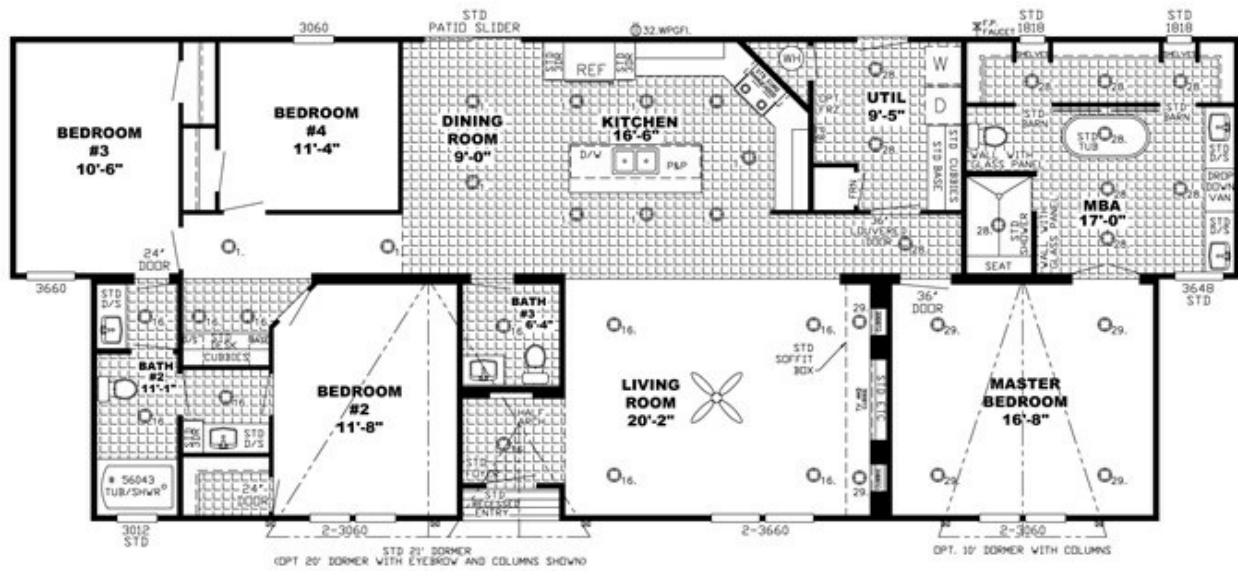

THE TEAGAN

THE TEAGAN Floor plan number: SAD023686ALAB
4 beds • 2 baths • 2432 sq.ft. • 32' width • 76' depth

Our home building facilities invest in continuous product and process improvements. Plans, dimensions, features, materials, specifications and availability are subject to change without notice or obligation. Renderings and floor plans are representative likenesses of our homes and may differ from the actual homes. We invite you to tour a Home Center near you and inspect the highest value in quality housing available or call (256) 350-6058 to speak with a Home Consultant. Copyright 2017, CMH. All rights reserved.