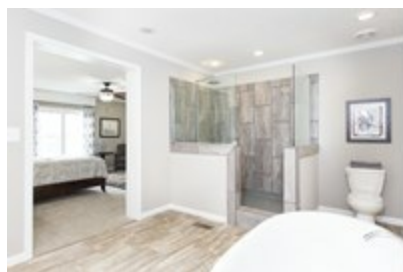

THE TEAGAN

THE TEAGAN Floor plan number: SAD023686ALAB
4 beds • 2 baths • 2432 sq.ft. • 32' width • 76' depth

Our home building facilities invest in continuous product and process improvements. Plans, dimensions, features, materials, specifications and availability are subject to change without notice or obligation. Renderings and floor plans are representative likenesses of our homes and may differ from the actual homes. We invite you to tour a Home Center near you and inspect the highest value in quality housing available or call (256) 350-6058 to speak with a Home Consultant. Copyright 2017, CMH. All rights reserved.