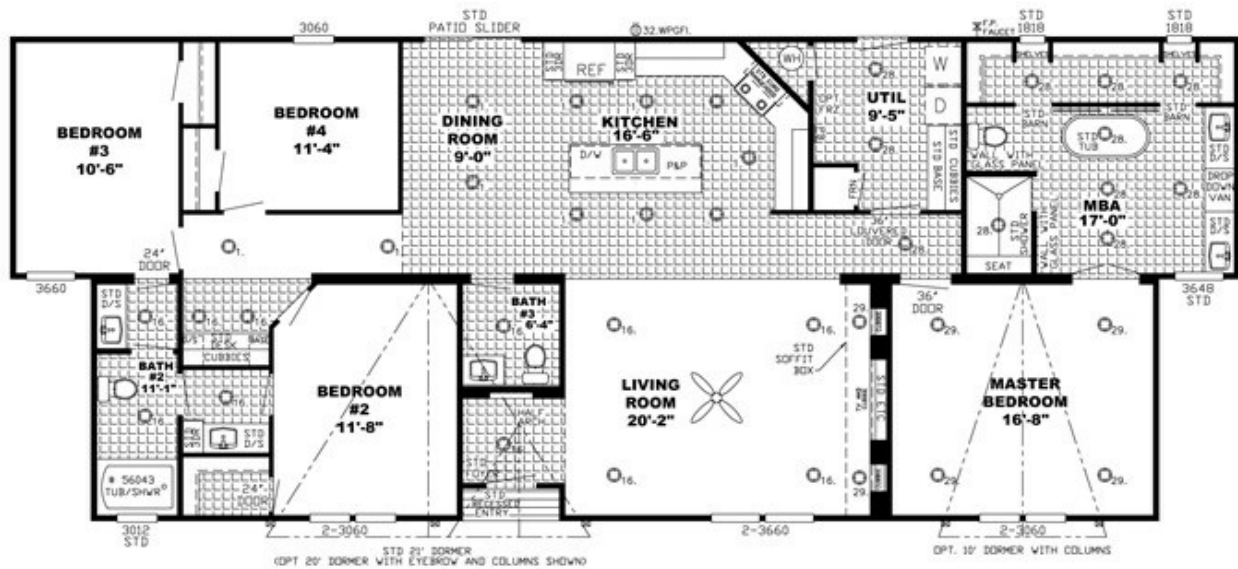

SET UP IN The Teagan

**The Teagan** Floor plan number: SAD023546ALAB

**4 beds • 2 baths • 2432 sq.ft. • 32' width • 76' depth**

Our home building facilities invest in continuous product and process improvements. Plans, dimensions, features, materials, specifications and availability are subject to change without notice or obligation. Renderings and floor plans are representative likenesses of our homes and may differ from the actual homes. We invite you to tour a Home Center near you and inspect the highest value in quality housing available or call (256) 350-6058 to speak with a Home Consultant. Copyright 2017, CMH. All rights reserved.