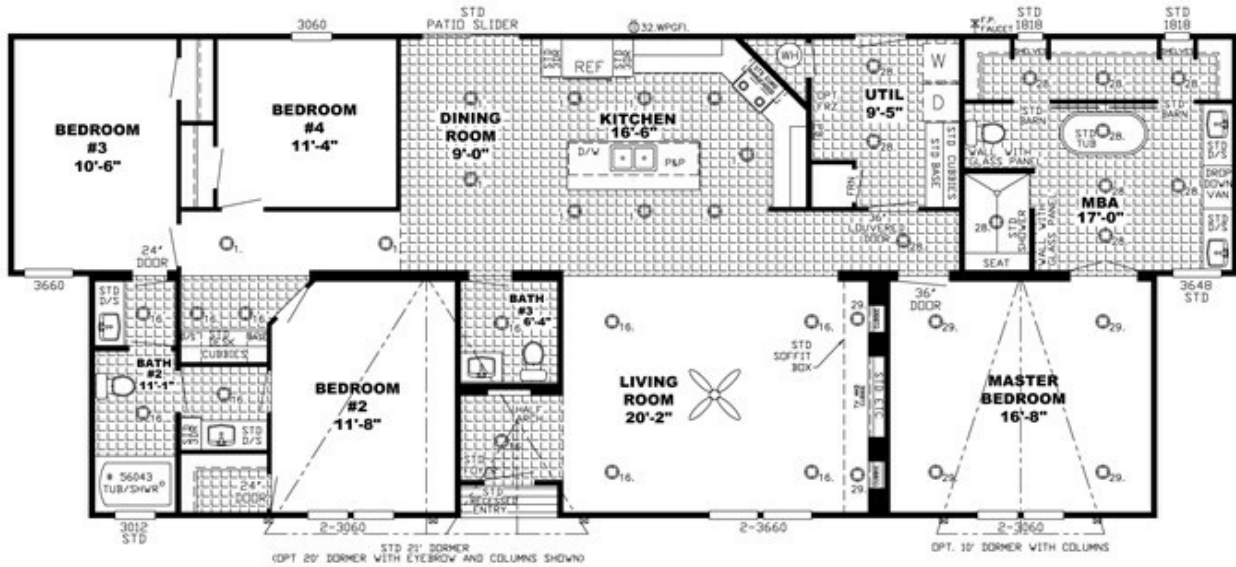

# The Teagan

Floor plan number: SAD023546ALAB

4 beds • 2 baths • 2432 sq.ft. • 32' width • 76' depth

Our home building facilities invest in continuous product and process improvements. Plans, dimensions, features, materials, specifications and availability are subject to change without notice or obligation. Renderings and floor plans are representative likenesses of our homes and may differ from the actual homes. We invite you to tour a Home Center near you and inspect the highest value in quality housing available or call (256) 350-6058 to speak with a Home Consultant. Copyright 2017, CMH. All rights reserved.