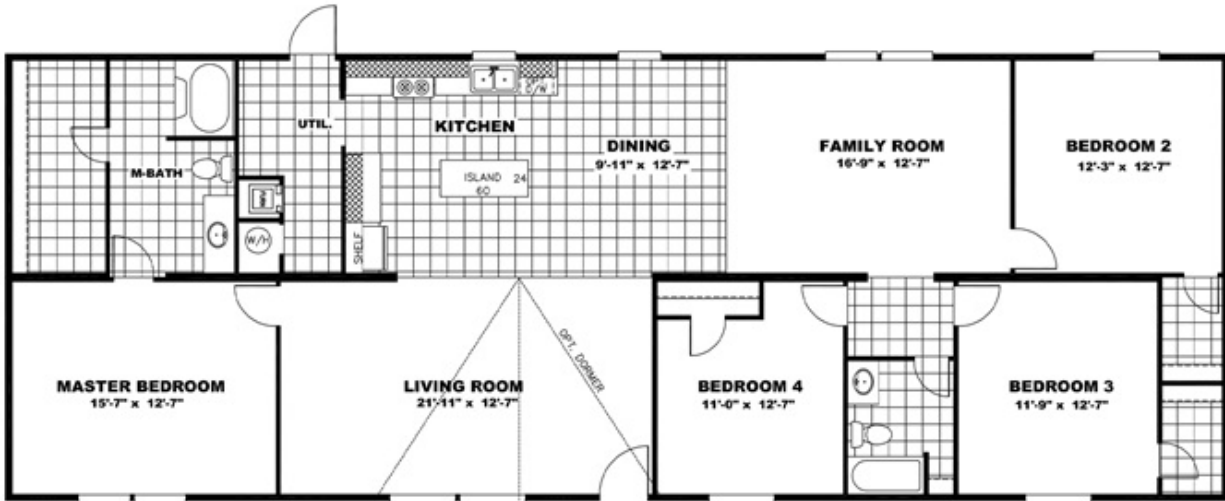

WONDER Model number: 42TRU28724RH18

4 beds • 2 baths • 2016 sq.ft. • 28' width • 72' depth

Our home building facilities invest in continuous product and process improvements. Plans, dimensions, features, materials, specifications and availability are subject to change without notice or obligation. Renderings and floor plans are representative likenesses of our homes and may differ from the actual homes. We invite you to tour a Home Center near you and inspect the highest value in quality housing available or call (256) 350-6058 to speak with a Home Consultant. Copyright 2017, CMH. All rights reserved.