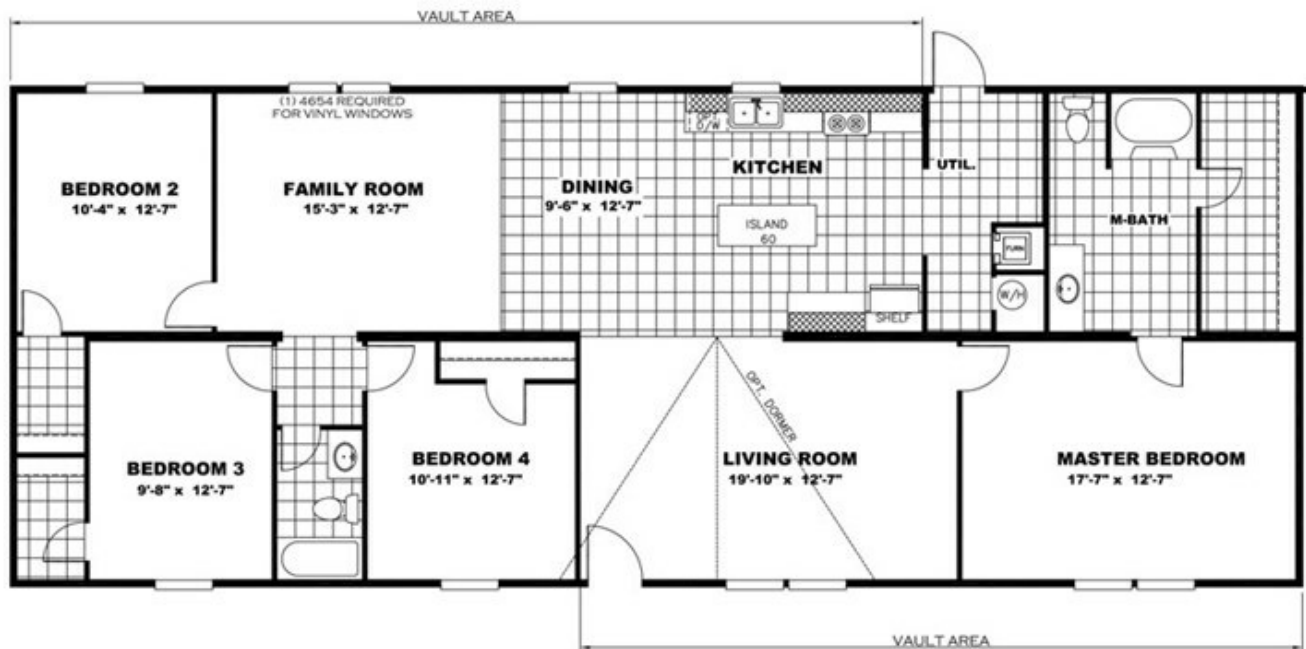

PRIDE

**PRIDE** Floor plan number: SA4075100ALAB

**4 beds • 2 baths • 1904 sq.ft. • 28' width • 68' depth**

Our home building facilities invest in continuous product and process improvements. Plans, dimensions, features, materials, specifications and availability are subject to change without notice or obligation. Renderings and floor plans are representative likenesses of our homes and may differ from the actual homes. We invite you to tour a Home Center near you and inspect the highest value in quality housing available or call (256) 350-6058 to speak with a Home Consultant. Copyright 2017, CMH. All rights reserved.