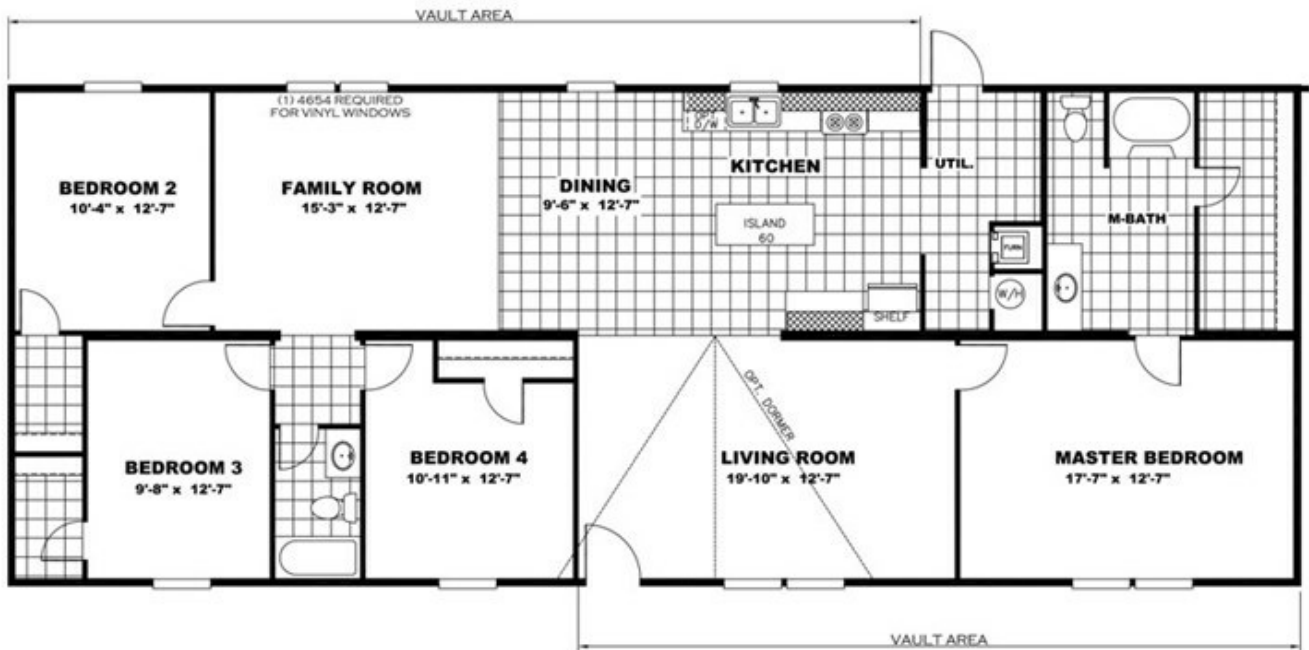

SET UP IN PRIDE

**PRIDE** Floor plan number: SA4075100ALAB

**4 beds • 2 baths • 1904 sq.ft. • 28' width • 68' depth**

Our home building facilities invest in continuous product and process improvements. Plans, dimensions, features, materials, specifications and availability are subject to change without notice or obligation. Renderings and floor plans are representative likenesses of our homes and may differ from the actual homes. We invite you to tour a Home Center near you and inspect the highest value in quality housing available or call (256) 350-6058 to speak with a Home Consultant. Copyright 2017, CMH. All rights reserved.