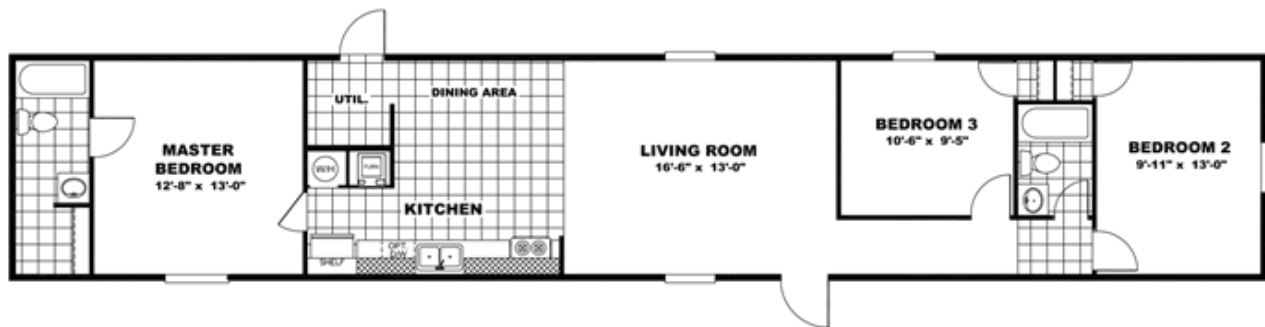

SET UP IN EXHILARATION

EXHILARATION Floor plan number: SA4074832AL

3 beds • 2 baths • 1064 sq.ft. • 14' width • 76' depth

Our home building facilities invest in continuous product and process improvements. Plans, dimensions, features, materials, specifications and availability are subject to change without notice or obligation. Renderings and floor plans are representative likenesses of our homes and may differ from the actual homes. We invite you to tour a Home Center near you and inspect the highest value in quality housing available or call (256) 350-6058 to speak with a Home Consultant. Copyright 2017, CMH. All rights reserved.