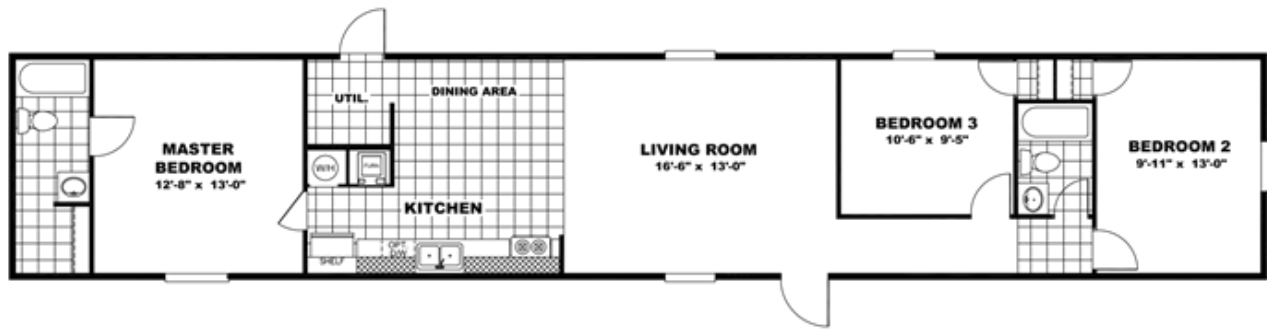

EXHILARATION

EXHILARATION

Floor plan number: SA4074825AL

3 beds • 2 baths • 1064 sq.ft. • 14' width • 76' depth

Our home building facilities invest in continuous product and process improvements. Plans, dimensions, features, materials, specifications and availability are subject to change without notice or obligation. Renderings and floor plans are representative likenesses of our homes and may differ from the actual homes. We invite you to tour a Home Center near you and inspect the highest value in quality housing available or call (256) 350-6058 to speak with a Home Consultant. Copyright 2017, CMH. All rights reserved.