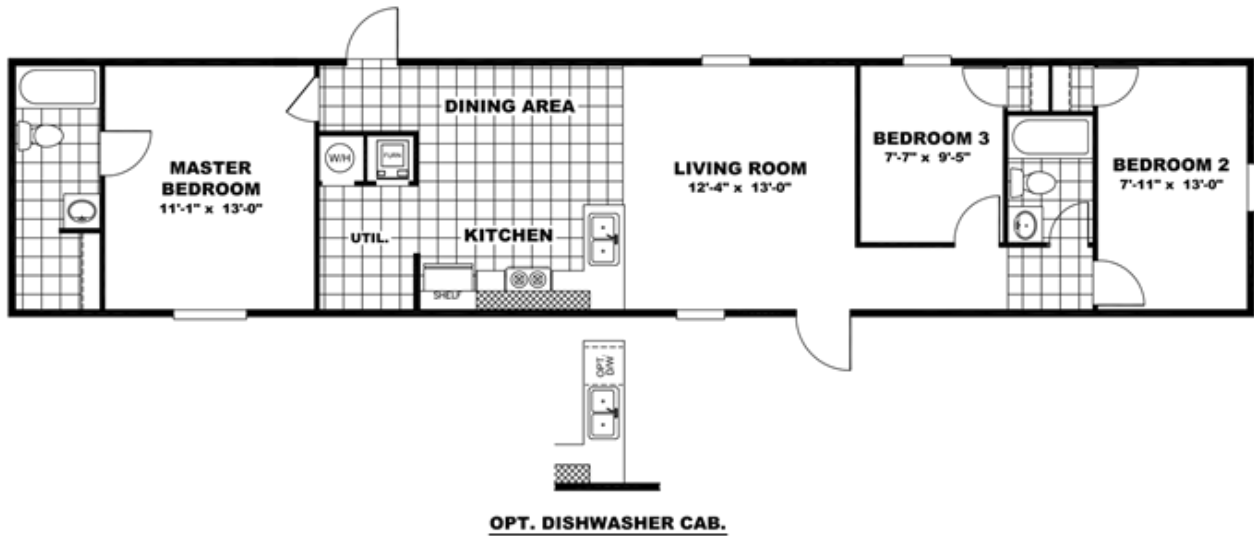

ELATION

ELATION Model number: 42TRU14663AH18

3 beds • 2 baths • 924 sq.ft. • 14' width • 66' depth

Our home building facilities invest in continuous product and process improvements. Plans, dimensions, features, materials, specifications and availability are subject to change without notice or obligation. Renderings and floor plans are representative likenesses of our homes and may differ from the actual homes. We invite you to tour a Home Center near you and inspect the highest value in quality housing available or call (256) 350-6058 to speak with a Home Consultant. Copyright 2017, CMH. All rights reserved.