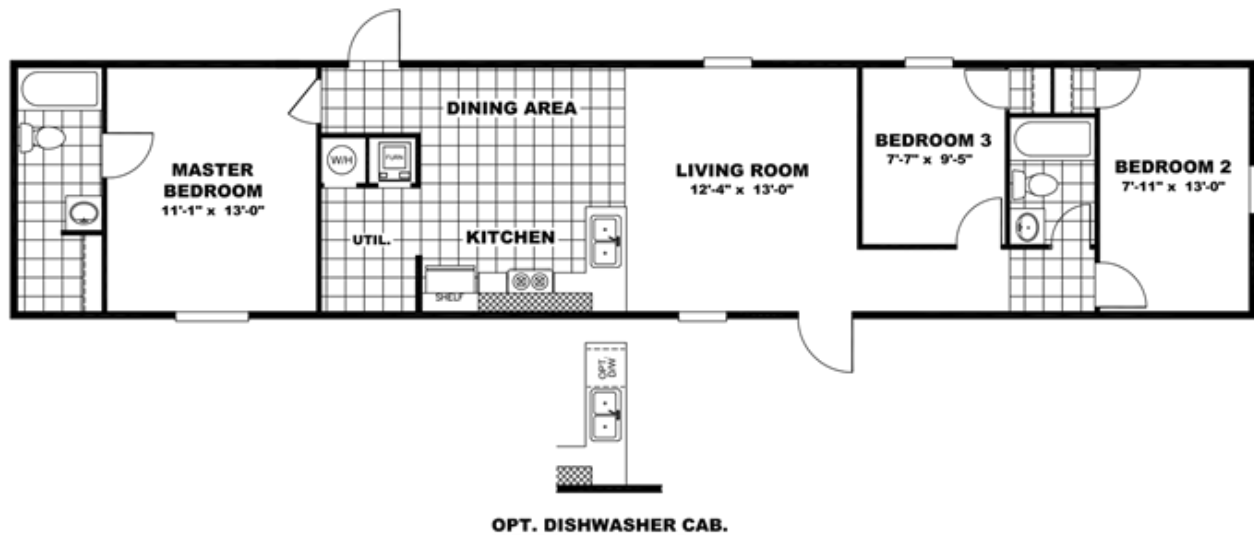

**ELATION** Floor plan number: SA4074802AL

**3 beds • 2 baths • 924 sq.ft. • 14' width • 66' depth**

Our home building facilities invest in continuous product and process improvements. Plans, dimensions, features, materials, specifications and availability are subject to change without notice or obligation. Renderings and floor plans are representative likenesses of our homes and may differ from the actual homes. We invite you to tour a Home Center near you and inspect the highest value in quality housing available or call (256) 350-6058 to speak with a Home Consultant. Copyright 2017, CMH. All rights reserved.