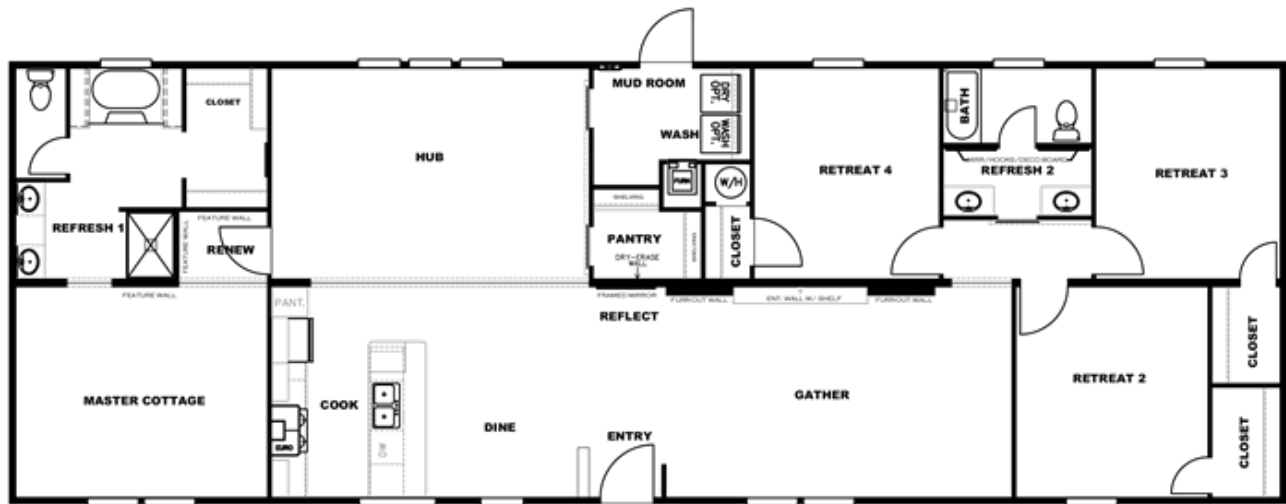

THE BREEZE II Floor plan number: RUS072688ALAB

4 beds • 2 baths • 2128 sq.ft. • 28' width • 76' depth

Our home building facilities invest in continuous product and process improvements. Plans, dimensions, features, materials, specifications and availability are subject to change without notice or obligation. Renderings and floor plans are representative likenesses of our homes and may differ from the actual homes. We invite you to tour a Home Center near you and inspect the highest value in quality housing available or call (256) 350-6058 to speak with a Home Consultant. Copyright 2017, CMH. All rights reserved.