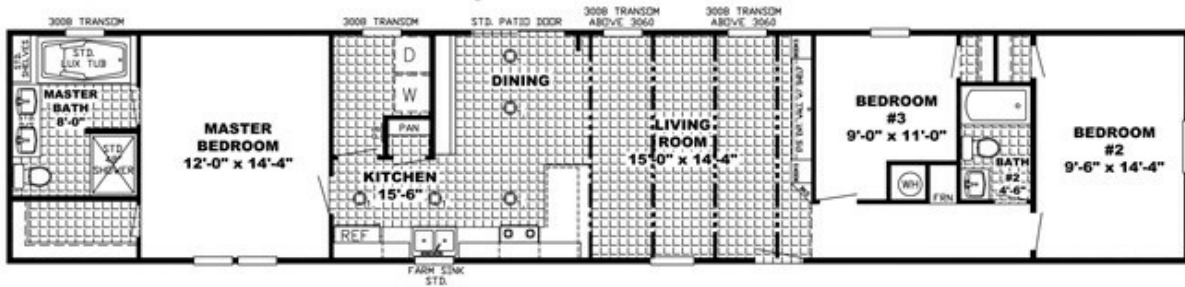

THE ANNIVERSARY ANN16763A

THE ANNIVERSARY ANN16763A Model number: 41ANN16763AH18

3 beds • 2 baths • 1216 sq.ft. • 16' width • 76' depth

Our home building facilities invest in continuous product and process improvements. Plans, dimensions, features, materials, specifications and availability are subject to change without notice or obligation. Renderings and floor plans are representative likenesses of our homes and may differ from the actual homes. We invite you to tour a Home Center near you and inspect the highest value in quality housing available or call (256) 350-6058 to speak with a Home Consultant. Copyright 2017, CMH. All rights reserved.