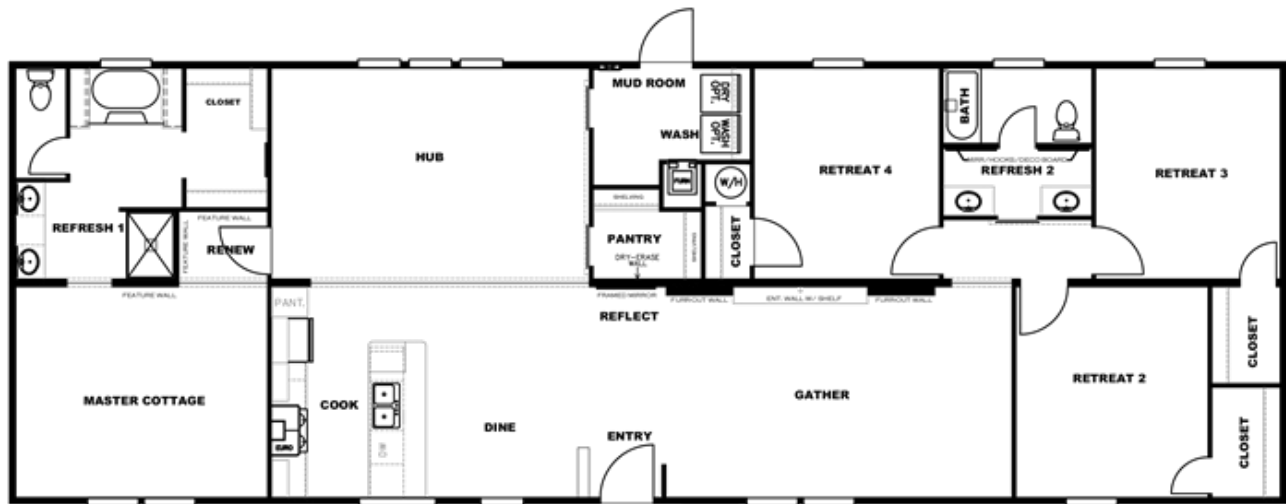

## SET UP IN THE BREEZE II

**THE BREEZE II** Floor plan number: RUS072289ALAB  
4 beds • 2 baths • 2128 sq.ft. • 28' width • 76' depth

Our home building facilities invest in continuous product and process improvements. Plans, dimensions, features, materials, specifications and availability are subject to change without notice or obligation. Renderings and floor plans are representative likenesses of our homes and may differ from the actual homes. We invite you to tour a Home Center near you and inspect the highest value in quality housing available or call (256) 350-6058 to speak with a Home Consultant. Copyright 2017, CMH. All rights reserved.