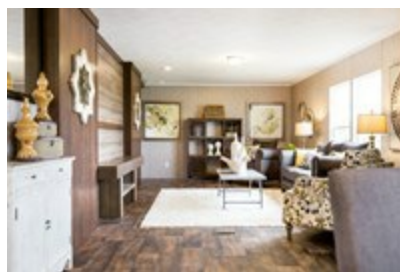

## SET UP IN THE BREEZE II

**THE BREEZE II** Floor plan number: RUS072289ALAB  
4 beds • 2 baths • 2128 sq.ft. • 28' width • 76' depth

Our home building facilities invest in continuous product and process improvements. Plans, dimensions, features, materials, specifications and availability are subject to change without notice or obligation. Renderings and floor plans are representative likenesses of our homes and may differ from the actual homes. We invite you to tour a Home Center near you and inspect the highest value in quality housing available or call (256) 350-6058 to speak with a Home Consultant. Copyright 2017, CMH. All rights reserved.