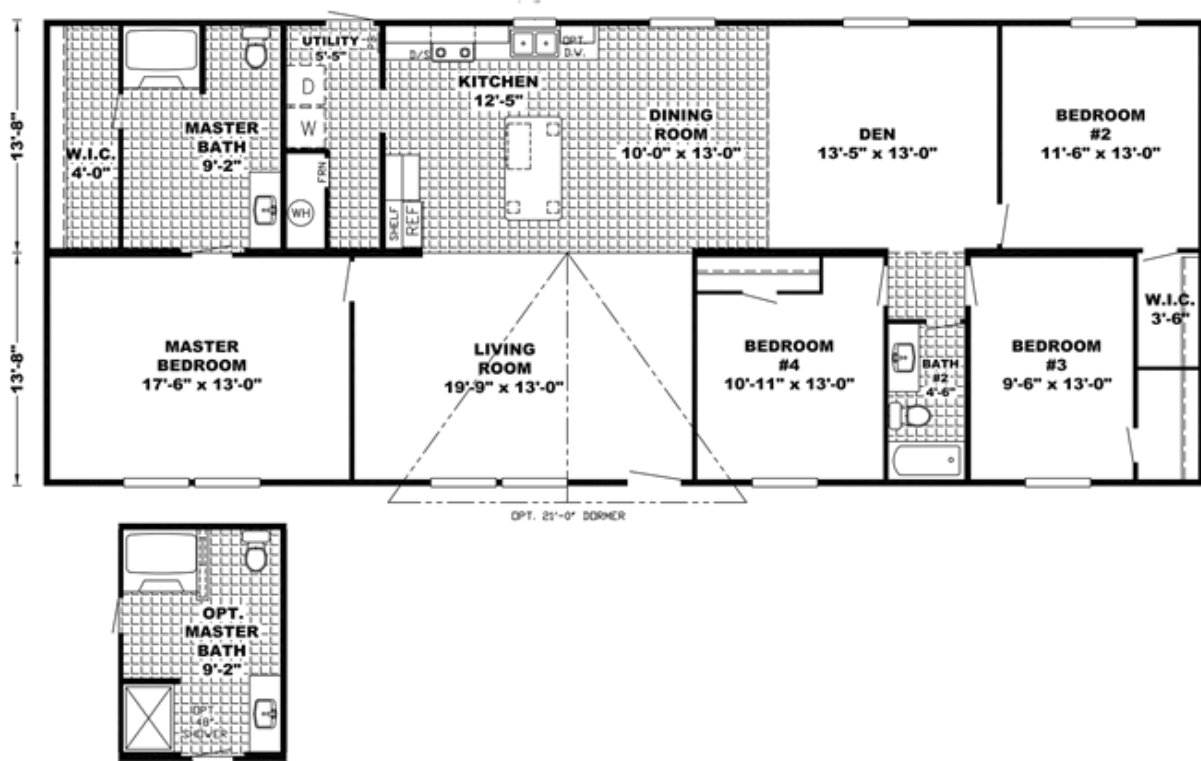

THE ADAMS SIG28684A

THE ADAMS SIG28684A Floor plan number: RUS071791ALAB

4 beds • 2 baths • 1904 sq.ft. • 28' width • 68' depth

Our home building facilities invest in continuous product and process improvements. Plans, dimensions, features, materials, specifications and availability are subject to change without notice or obligation. Renderings and floor plans are representative likenesses of our homes and may differ from the actual homes. We invite you to tour a Home Center near you and inspect the highest value in quality housing available or call (256) 350-6058 to speak with a Home Consultant. Copyright 2017, CMH. All rights reserved.