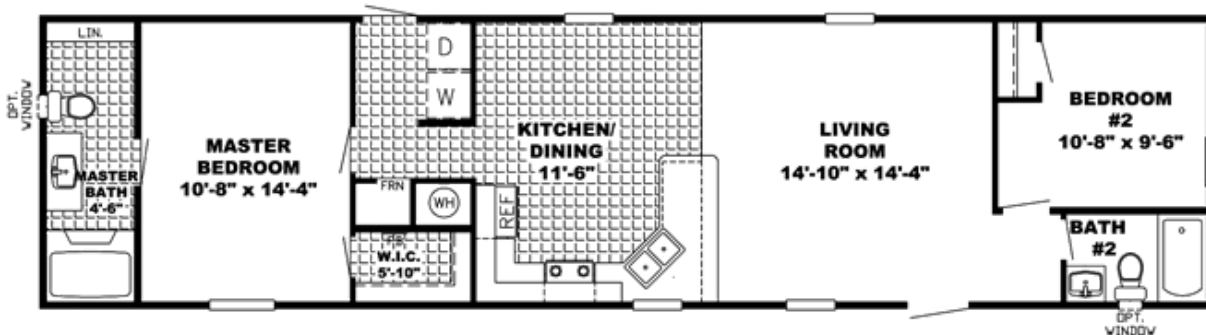

The Phelps

The Phelps

Model number: 41PRF16602AH17

2 beds • 2 baths • 960 sq.ft. • 16' width • 60' depth

Our home building facilities invest in continuous product and process improvements. Plans, dimensions, features, materials, specifications and availability are subject to change without notice or obligation. Renderings and floor plans are representative likenesses of our homes and may differ from the actual homes. We invite you to tour a Home Center near you and inspect the highest value in quality housing available or call (256) 350-6058 to speak with a Home Consultant. Copyright 2017, CMH. All rights reserved.