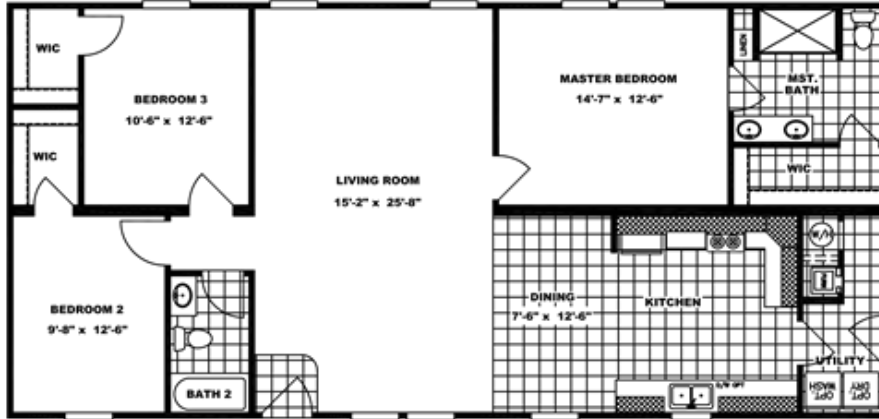

CLASSIC 56G

CLASSIC 56G

Model number: 25CLA28563GH18

3 beds • 2 baths • 1568 sq.ft. • 28' width • 56' depth

Model #: CLA28563G
Drawing #:
25M139

Our home building facilities invest in continuous product and process improvements. Plans, dimensions, features, materials, specifications and availability are subject to change without notice or obligation. Renderings and floor plans are representative likenesses of our homes and may differ from the actual homes. We invite you to tour a Home Center near you and inspect the highest value in quality housing available or call (256) 350-6058 to speak with a Home Consultant. Copyright 2017, CMH. All rights reserved.